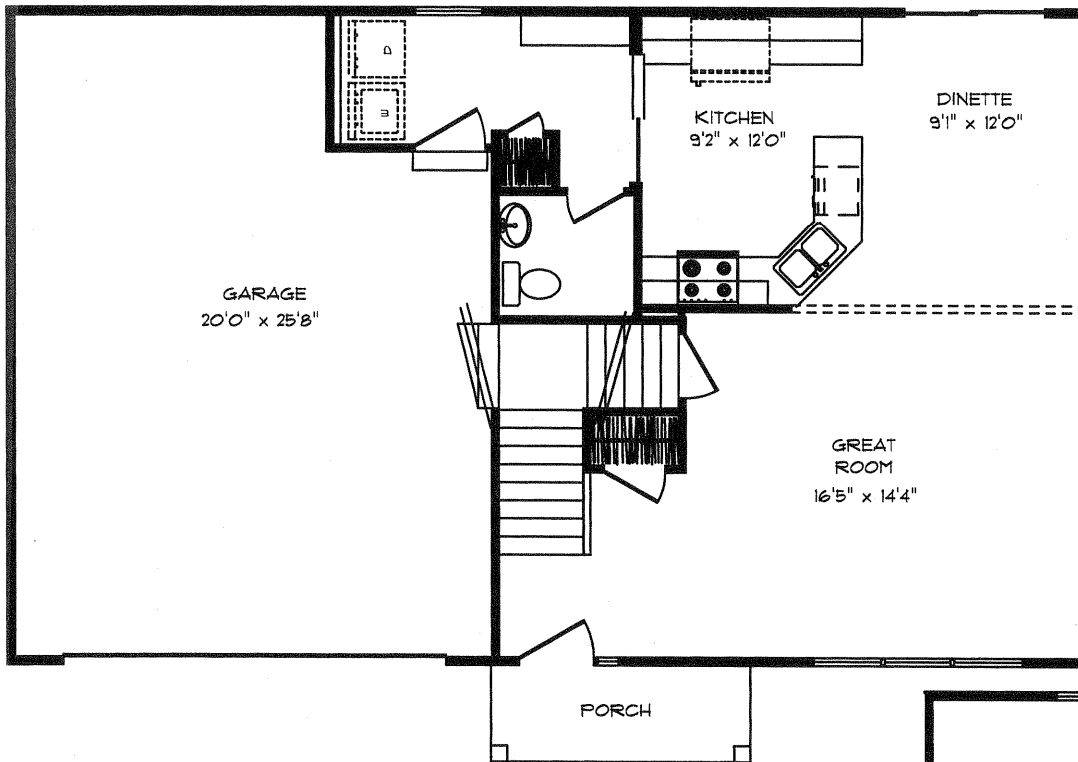

HERITAGE SERIES

THE BARTLETT

FRONT ELEVATION

 **FORRESTER
WEHRLE HOMES**

Since 1965

HERITAGE SERIES

THE BARTLETT

3 Bedroom, 2-1/2 Bath - 2Story - Living Space: 1,743 Sq. Ft.* - Basement: 737 Sq. Ft.

FIRST FLOOR PLAN

OPTIONAL MASTER BATH

SECOND FLOOR PLAN

SPECIAL FEATURES

- 9'0" FIRST FLOOR CEILINGS

- *INCLUDES UNFINISHED BONUS ROOM=249 SF

4331 Keystone Drive - Maumee, Ohio 43537

Phone: 419-841-6691 - Toll Free: 1-877-841-6691 - Fax: 419-841-9608