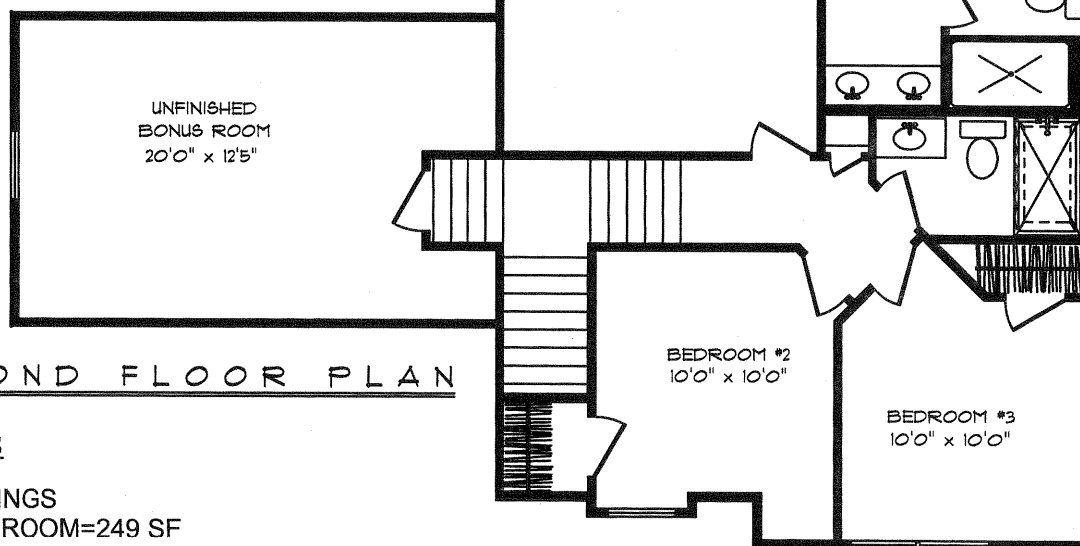

HERITAGE SERIES

THE BARTLETT

FRONT ELEVATION

 **FORRESTER
WEHRLE HOMES**

Since 1965

HERITAGE SERIES

THE BARTLETT

3 Bedroom, 2-1/2 Bath - 2Story - Living Space: 1,743 Sq. Ft.* - Basement: 737 Sq. Ft.

FIRST FLOOR PLAN

OPTIONAL MASTER BATH

SECOND FLOOR PLAN

SPECIAL FEATURES

- 9'0" FIRST FLOOR CEILINGS

- *INCLUDES UNFINISHED BONUS ROOM=249 SF

4331 Keystone Drive - Maumee, Ohio 43537

Phone: 419-841-6691 - Toll Free: 1-877-841-6691 - Fax: 419-841-9608